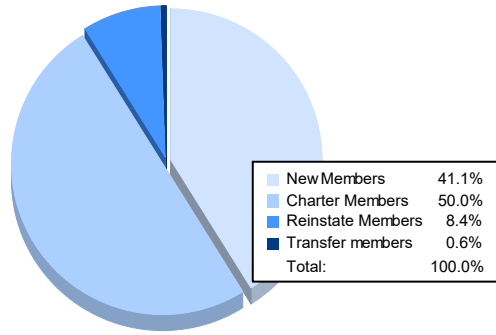

# Multiple District G

As of June 2021 Cumulative

Year	New Clubs	Dropped Clubs	Gain/ Loss Clubs	New Members	Charter Members	Reinstate Members	Transfer Members	Total Member Added	Total Members Dropped	Gain/ Loss Members
2016-2017	7	10	-3	506	209	43	51	809	913	-104
2017-2018	4	8	-4	338	149	73	6	566	733	-167
2018-2019	11	6	5	329	323	30	5	687	606	81
2019-2020	0	7	-7	215	20	62	4	301	652	-351
2020-2021	13	8	5	367	447	75	5	894	601	293
<b>Average</b>	<b>7</b>	<b>8</b>	<b>-1</b>	<b>351</b>	<b>230</b>	<b>57</b>	<b>14</b>	<b>651</b>	<b>701</b>	<b>-50</b>

### Membership Composition June 2021 Cumulative

### Gender Composition June 2021 Cumulative